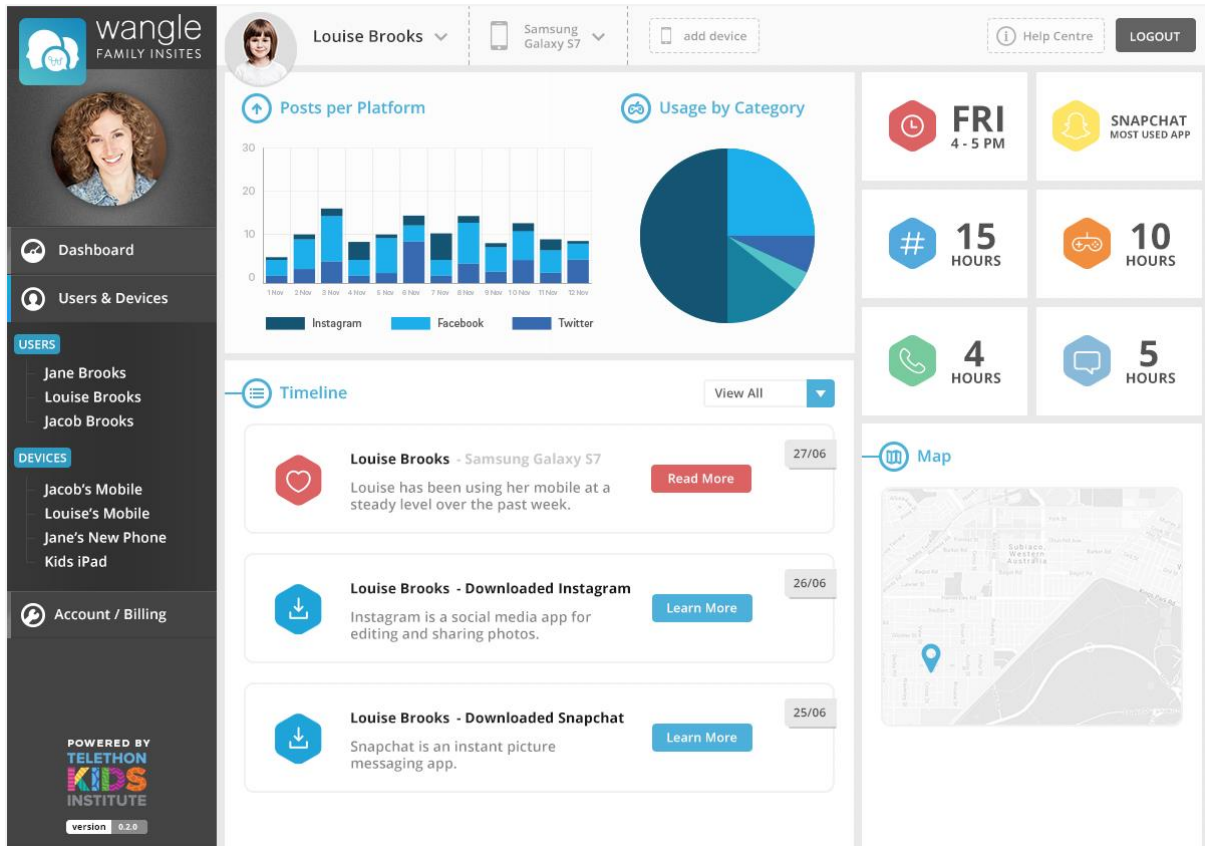

Summary

- Android Launch confirmed for 17 November 2017
- WFI Portal enhancements released
- GPS Gating feature update
- Desktop version of WFI update

Wangle Family Insites Android Launch Confirmed

The Company is pleased to announce that the Android version of WFI will be released to the Google Play app store today and will be available for customers once the app has been made visible across all of the Google Play servers. The release of the Android version completes the full release of the Company's ground-breaking parent protection suite utilising behavioural analysis of live mobile network traffic across Wangle's best in class secure VPN network to help parents identify and manage online risks to their children.

WFI Portal Enhancements Release

Additional enhancements to the online parent portal have now been completed for release in coming days (see Figure 1 over page). Enhancements include back-end optimisation and more granular charting of internet and app usage statistics, which will be made visible to WFI customers once their accounts accrue the required level of additional data.

Figure 1. Enhanced WFI Portal

GPS Gating Feature Set

Development of the GPS Gating feature, which allows parents to set an alert that activates when a child's device moves outside of a 20-metre radius from the chosen location, will be finalised next week. It is anticipated that the feature will be released to customers by the end of November after final testing is completed.